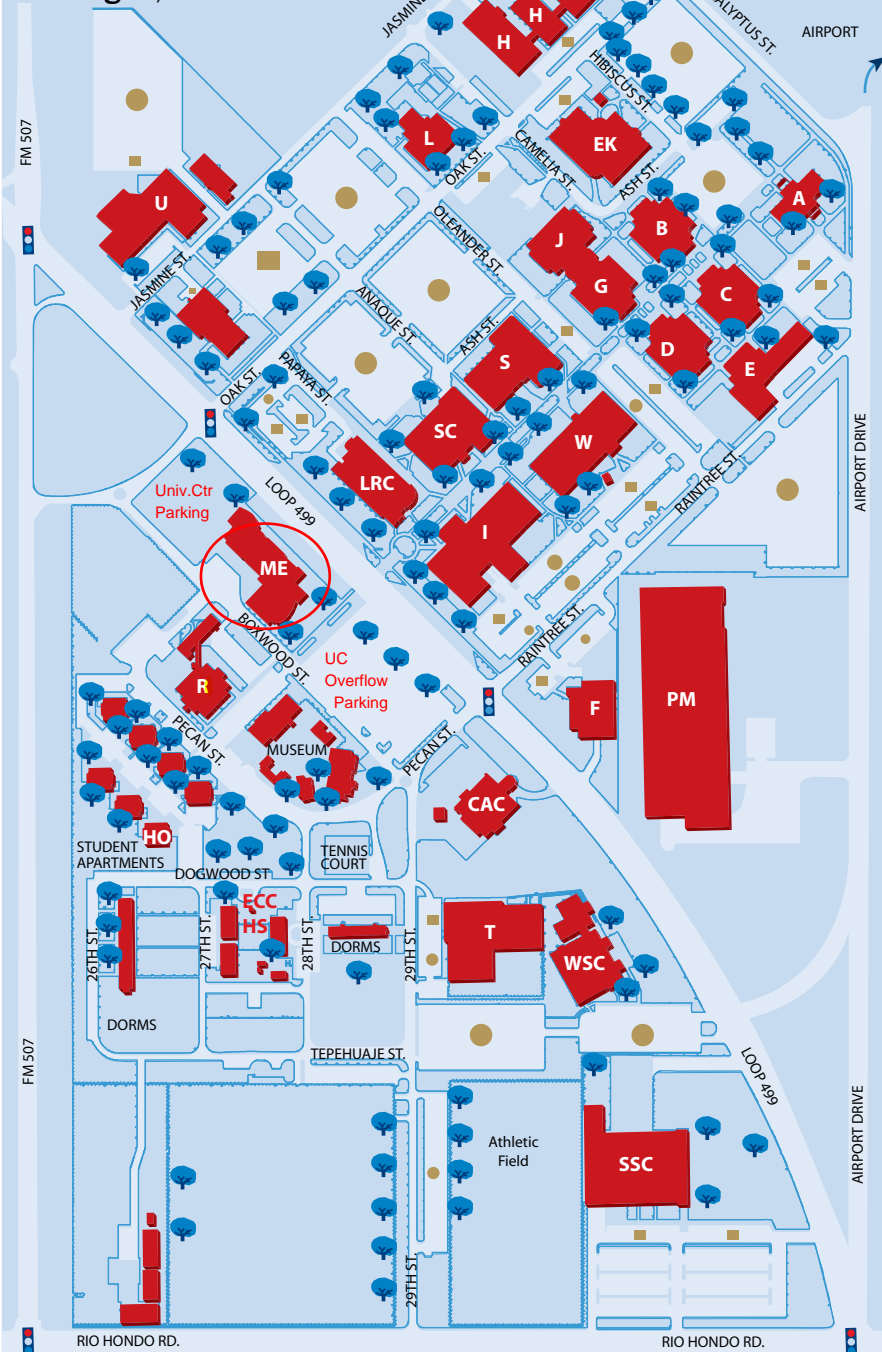

COLLEGE MAP
The University Center @ TSTC
2424 Boxwood
Harlingen, Texas 78550